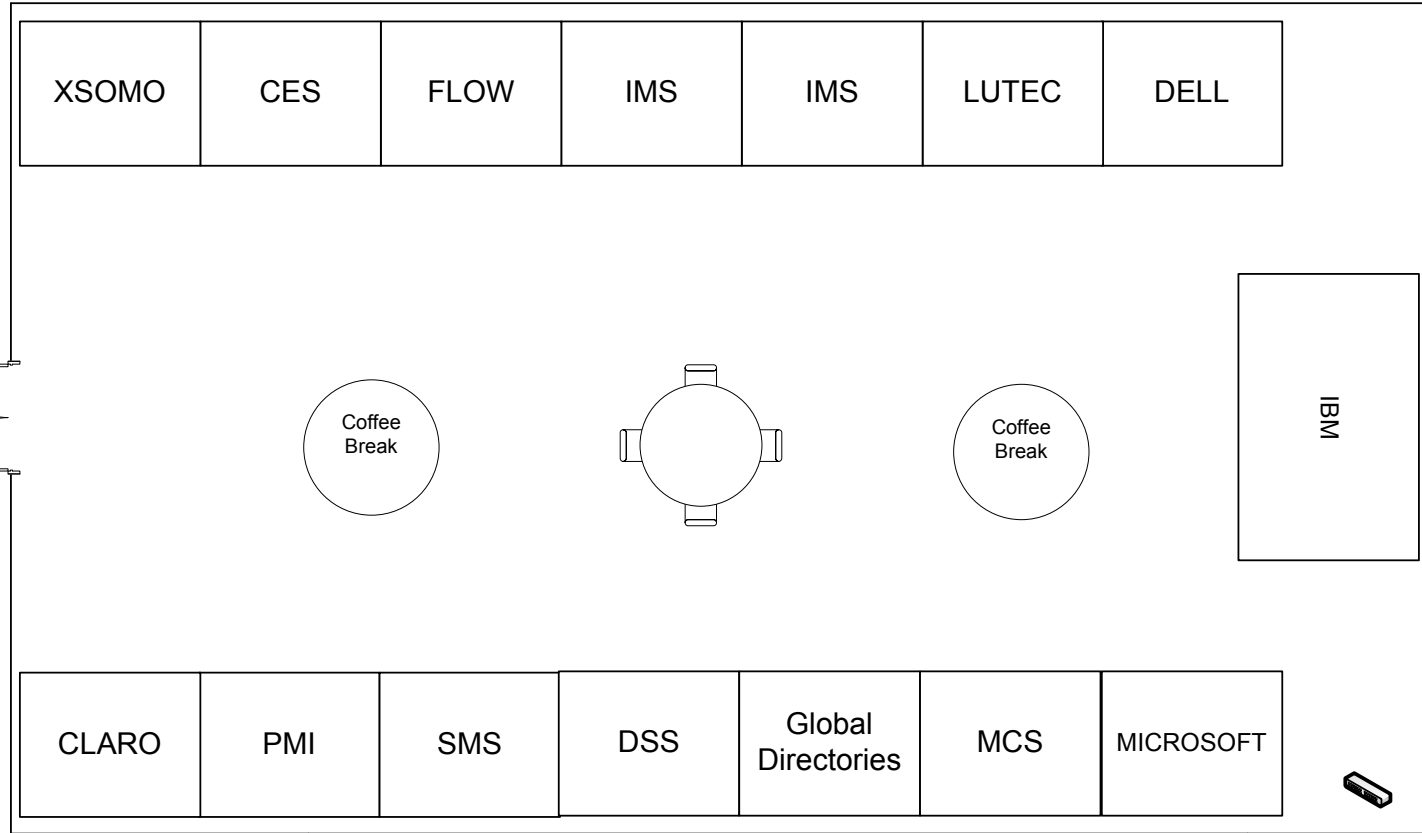

JCS BIZTECH Forum 2008 Boothe Layout -
Ritz Carlton Hotel, Rose Hall, Jamaica

79'

44'

Booth = 10' x 10'
Table-Top = 6' x 4'